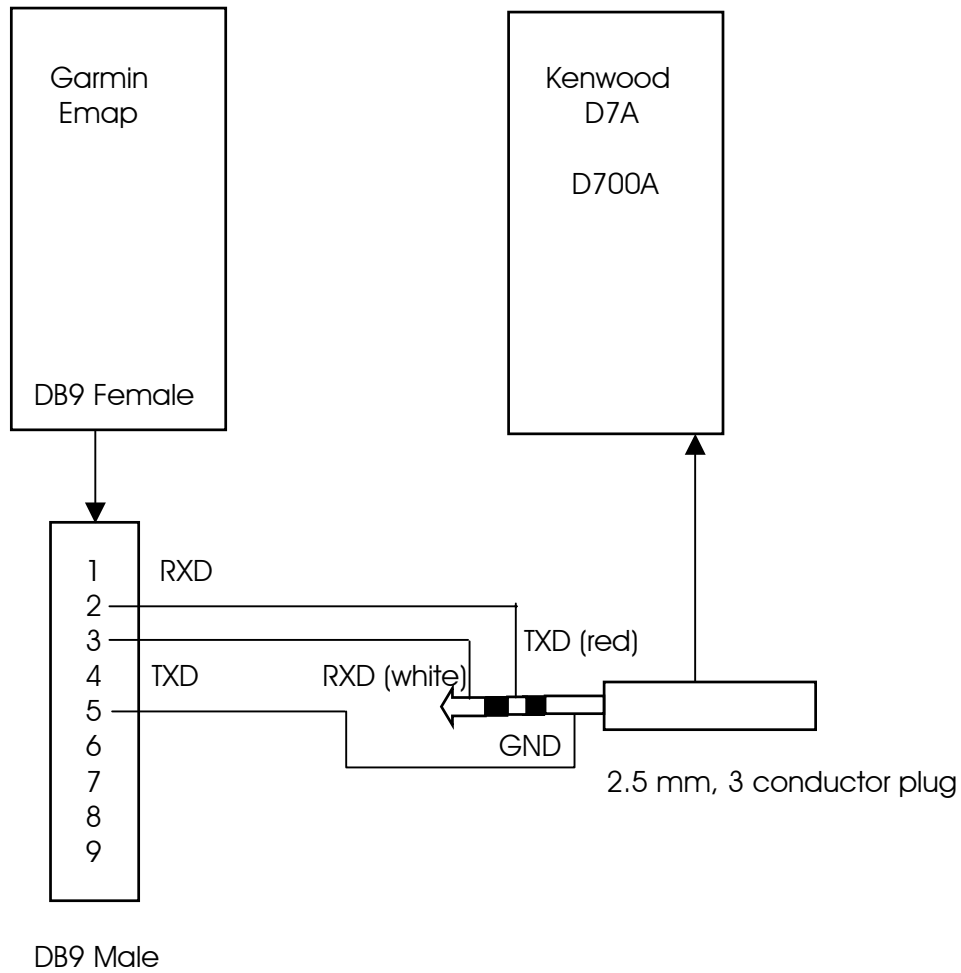

Garmin GPS to Kenwood TH-D7A & TMD-D700A Transceivers

Dr. John A. Allocca WB2LUA

8/7/04

Pin 2 = RXD
Pin 3 = TXD
Pin 5 = GND

Tip = White
2nd Barrel = Red
Case = Shield

Pin 2 = RXD
Pin 3 = TXD
Pin 5 = GND

Tip = White
2nd Barrel = Red
Case = Shield