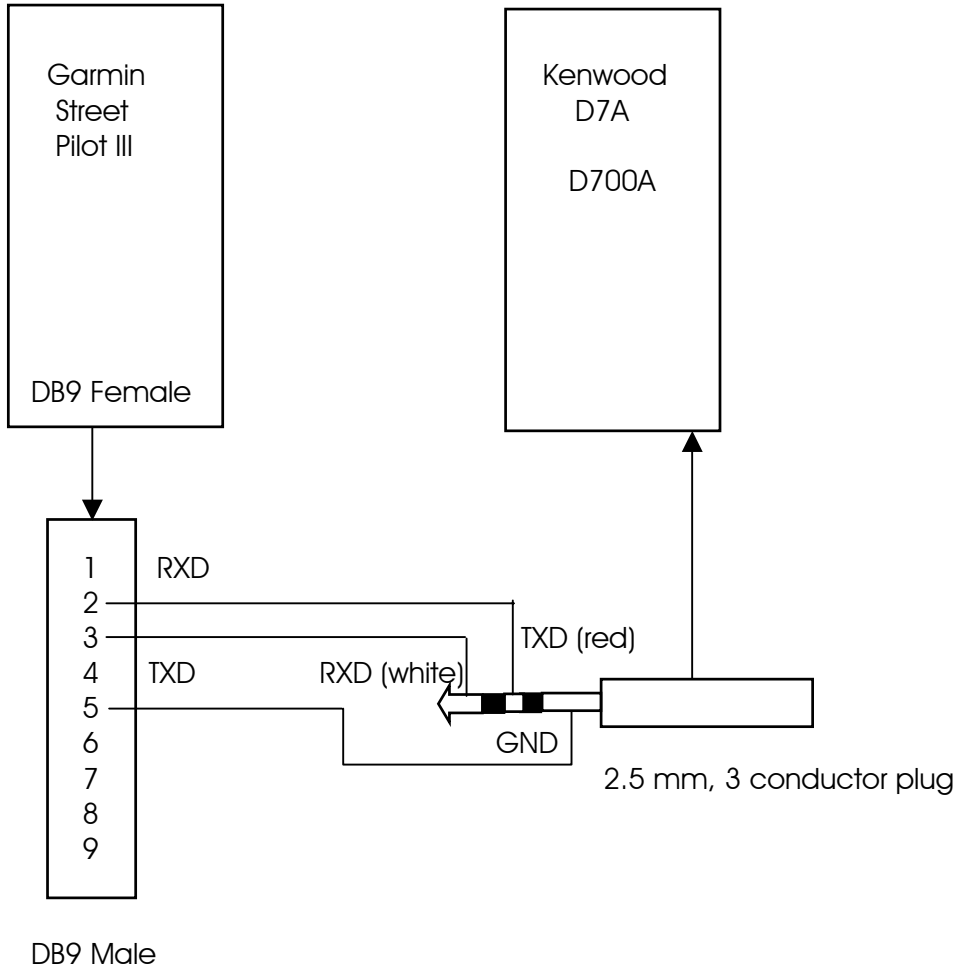

Garmin GPS to Kenwood TH-D7A & TMD-D700A Transceivers

Dr. John A. Allocca WB2LUA

8/7/04

Pin 2 = RXD
Pin 3 = TXD
Pin 5 = GND

Tip = White
2nd Barrel = Red
Case = Shield

Pin 2 = RXD
Pin 3 = TXD
Pin 5 = GND

Tip = White
2nd Barrel = Red
Case = Shield